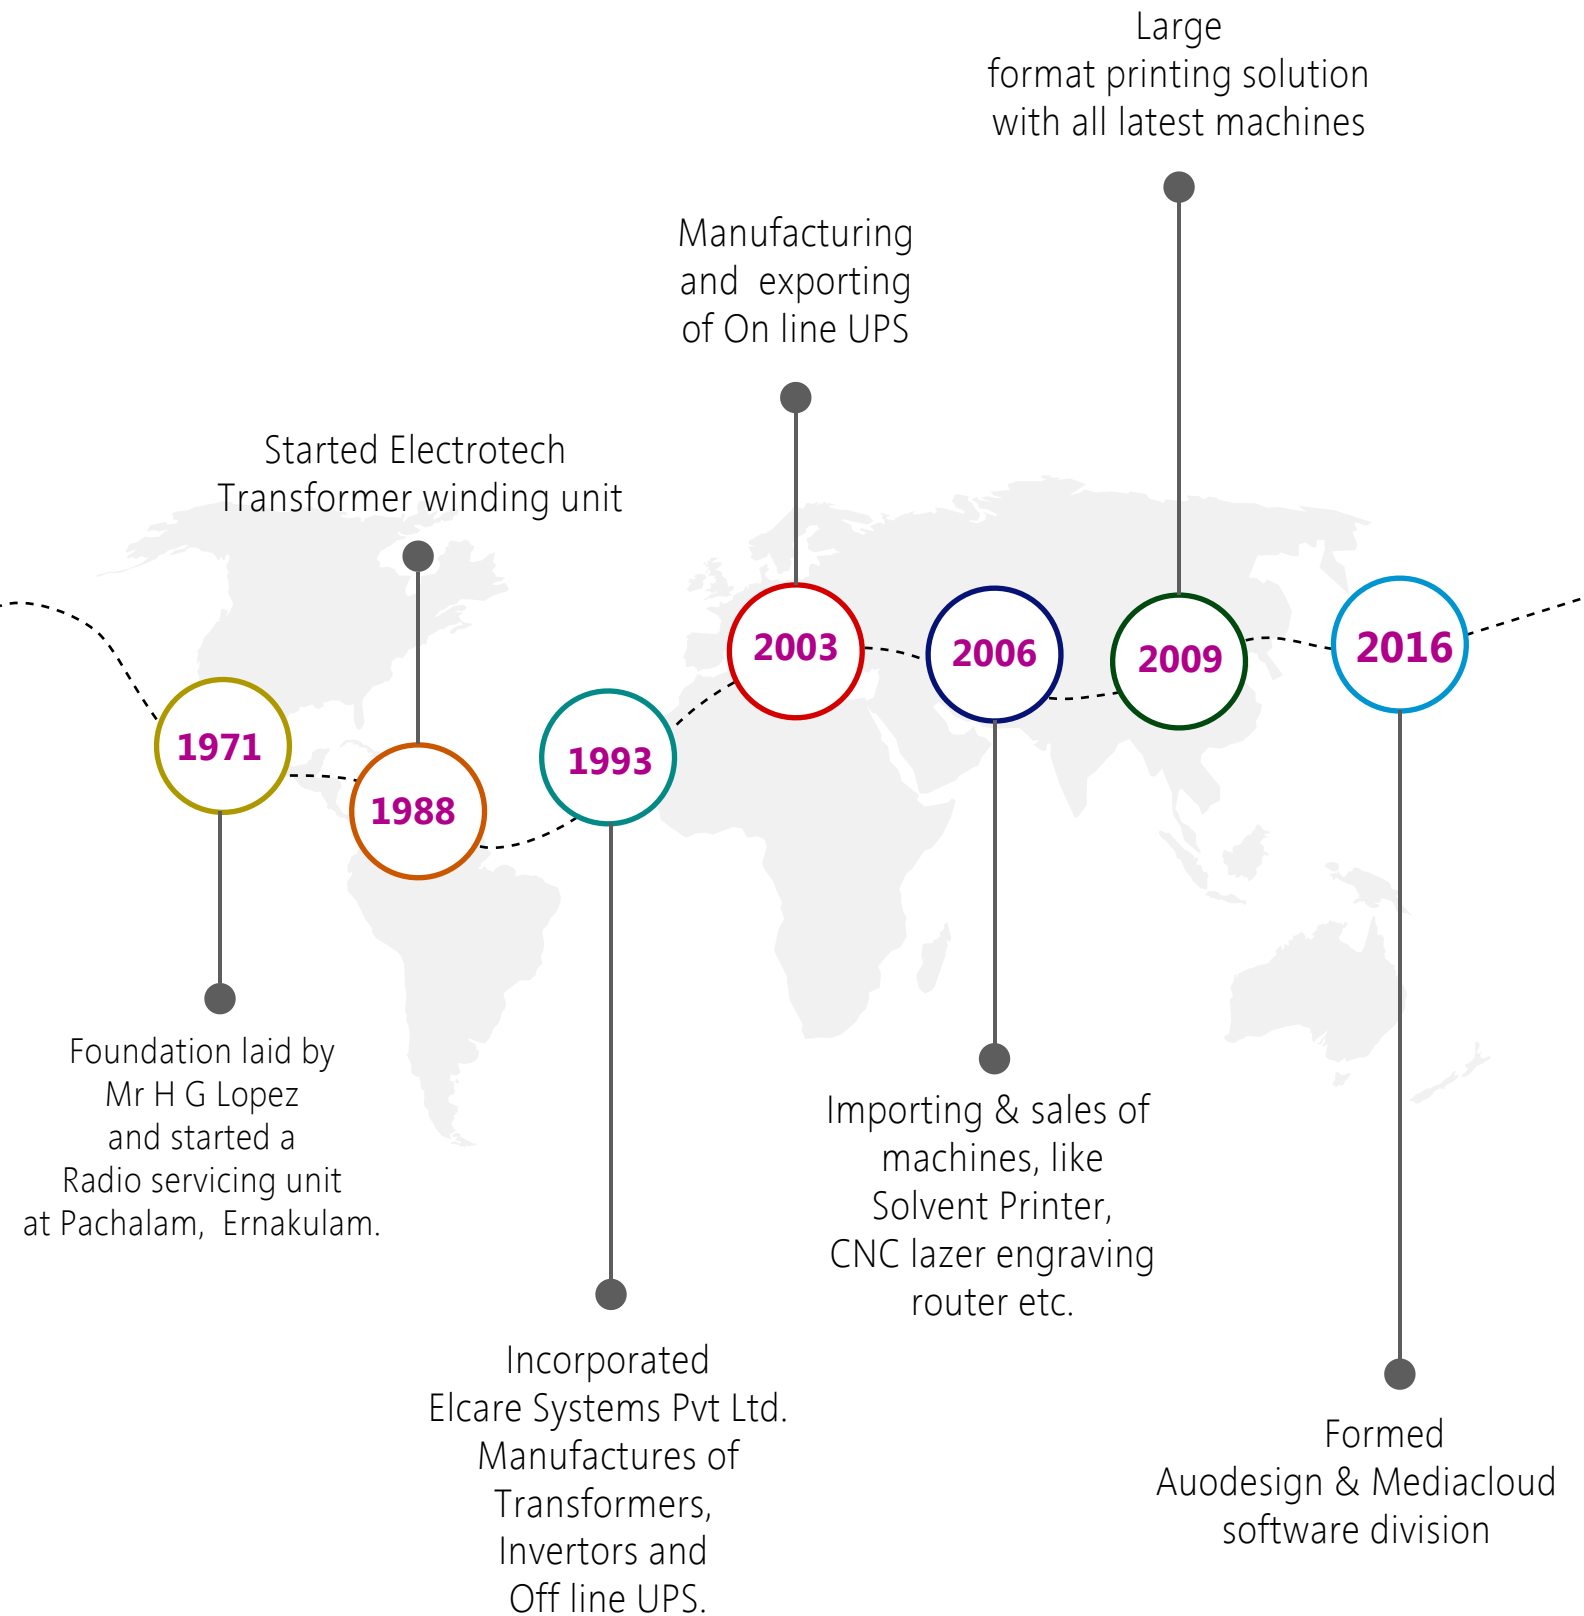

## ELCARE TODAY

**ELCARE SYSTEMS PVT. LTD.** is a company in the field of manufacturing customized Print, Display & POP products with the utilization of modern technology & machineries.

**ELCARE** focus on retail visibility which is the next big thing in organized and traditional trades . We are a one stop solution for a brand's visual merchandising needs, delivering industry quality standards through our experienced & professional team. Our efforts for best in class integrated marketing technology & products help brands get visibility in retail with a competitive edge. This is really exciting to work on as every other day comes with a new challenge to meet the dynamism of marketing world.